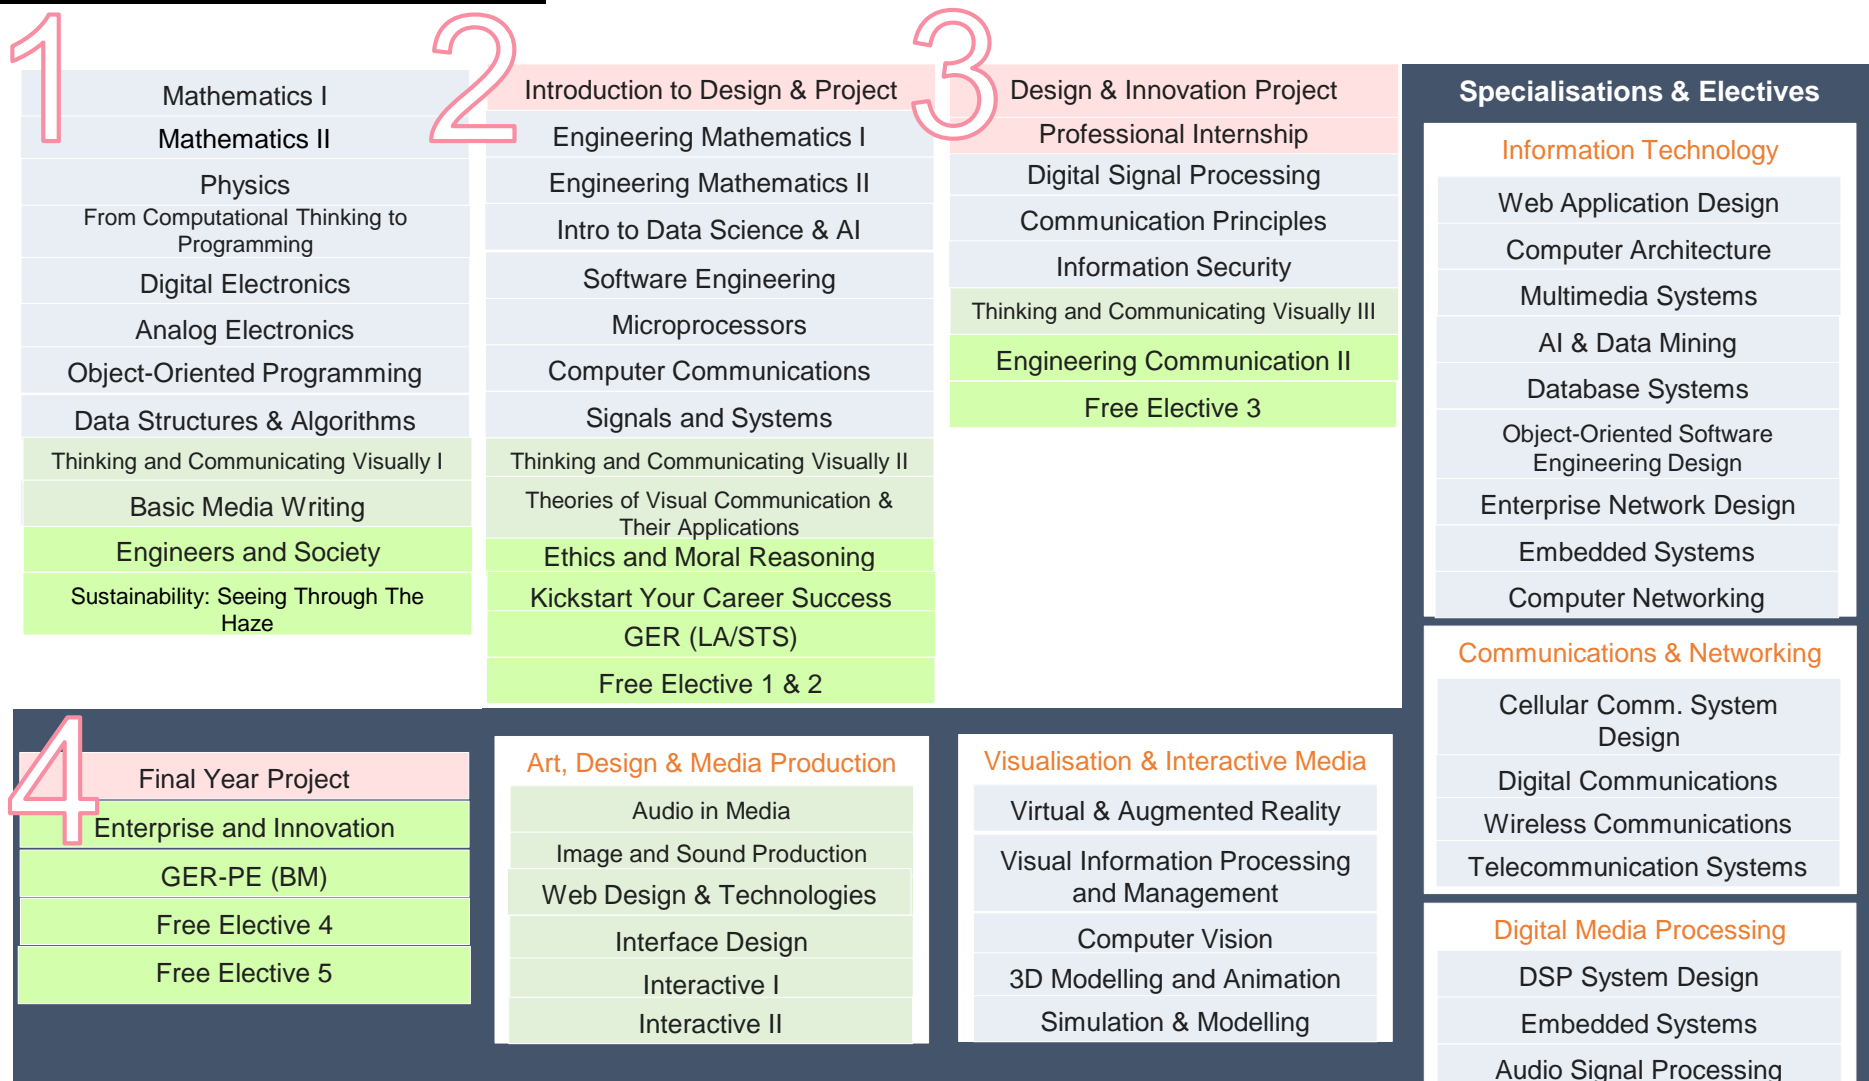

IEM Programme Curriculum Structure

- Legend**
- Technical (Information & Communications)
 - Technical with Art, Practicals & Projects
 - General Educational Requirements (GER) and Free Electives
 - Art, Design & Media Production